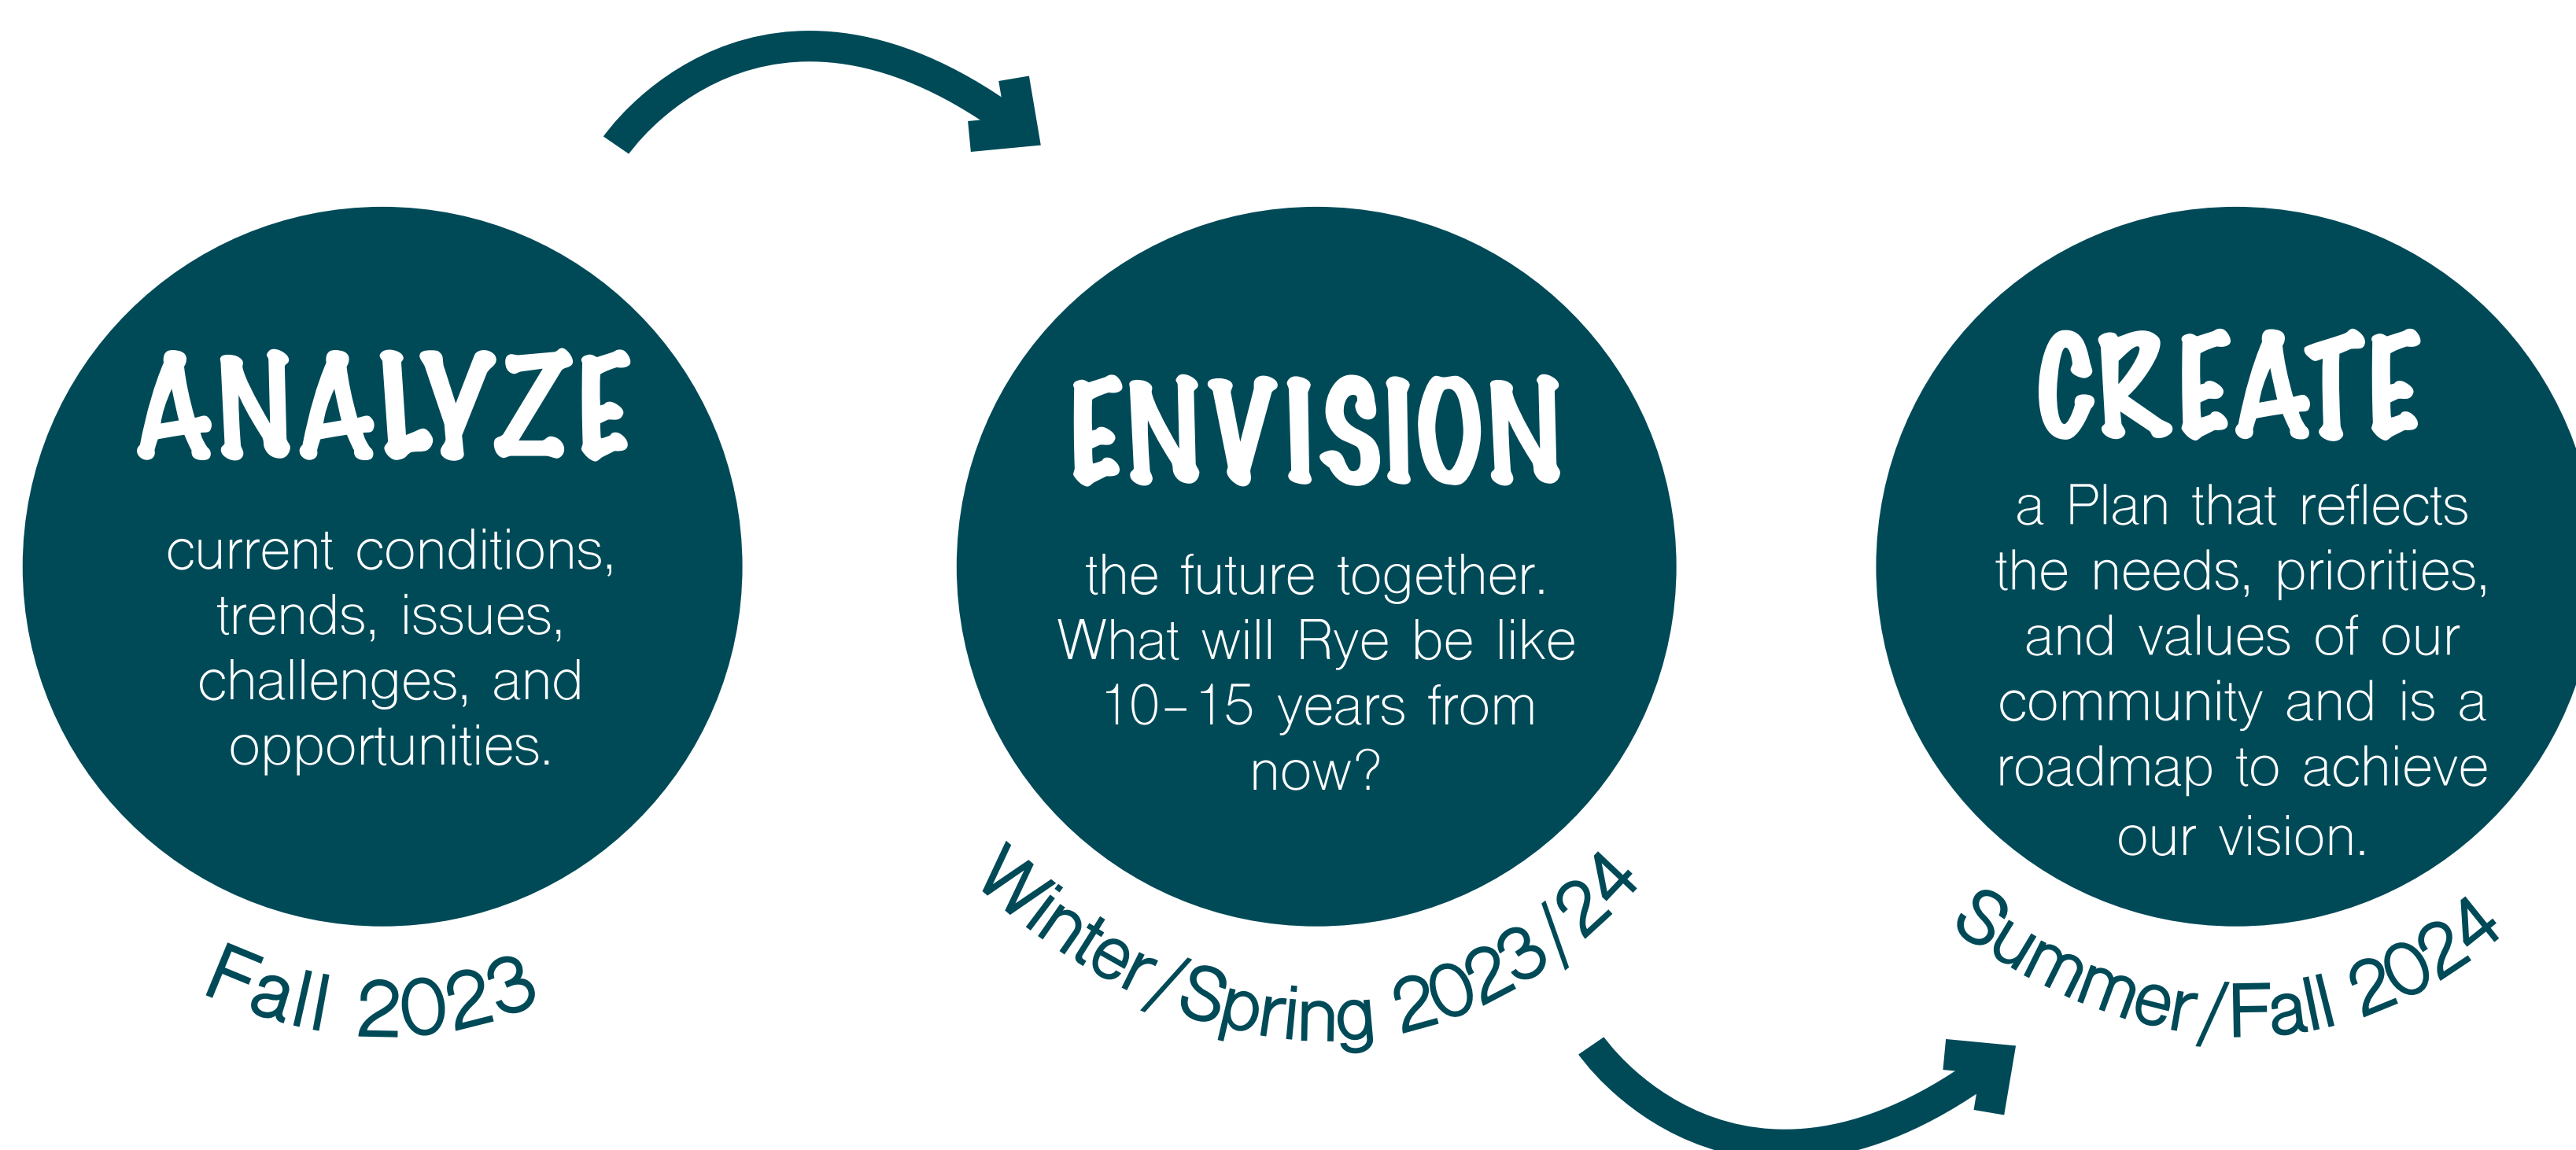

WHAT IS RYE 2035?

Rye 2035 is the town's new Master Plan, which will represent the town's community-driven vision for the future. The Plan will:

- Serve as a roadmap of strategies and actions the town will use to achieve the vision.
- Ensure that future decisions made by our town boards, committees, and developers are aligned with the community's priorities.
- Provide the foundation for determining effective public policy, capital improvements, and land use decisions in the future.
- Guide decision making on future growth, development, transportation, housing, municipal services, and natural resource protection.

The Planning Process

SCAN ME

For more information and to sign up to receive updates on Rye 2035, please visit: publicinput.com/RyeFuture