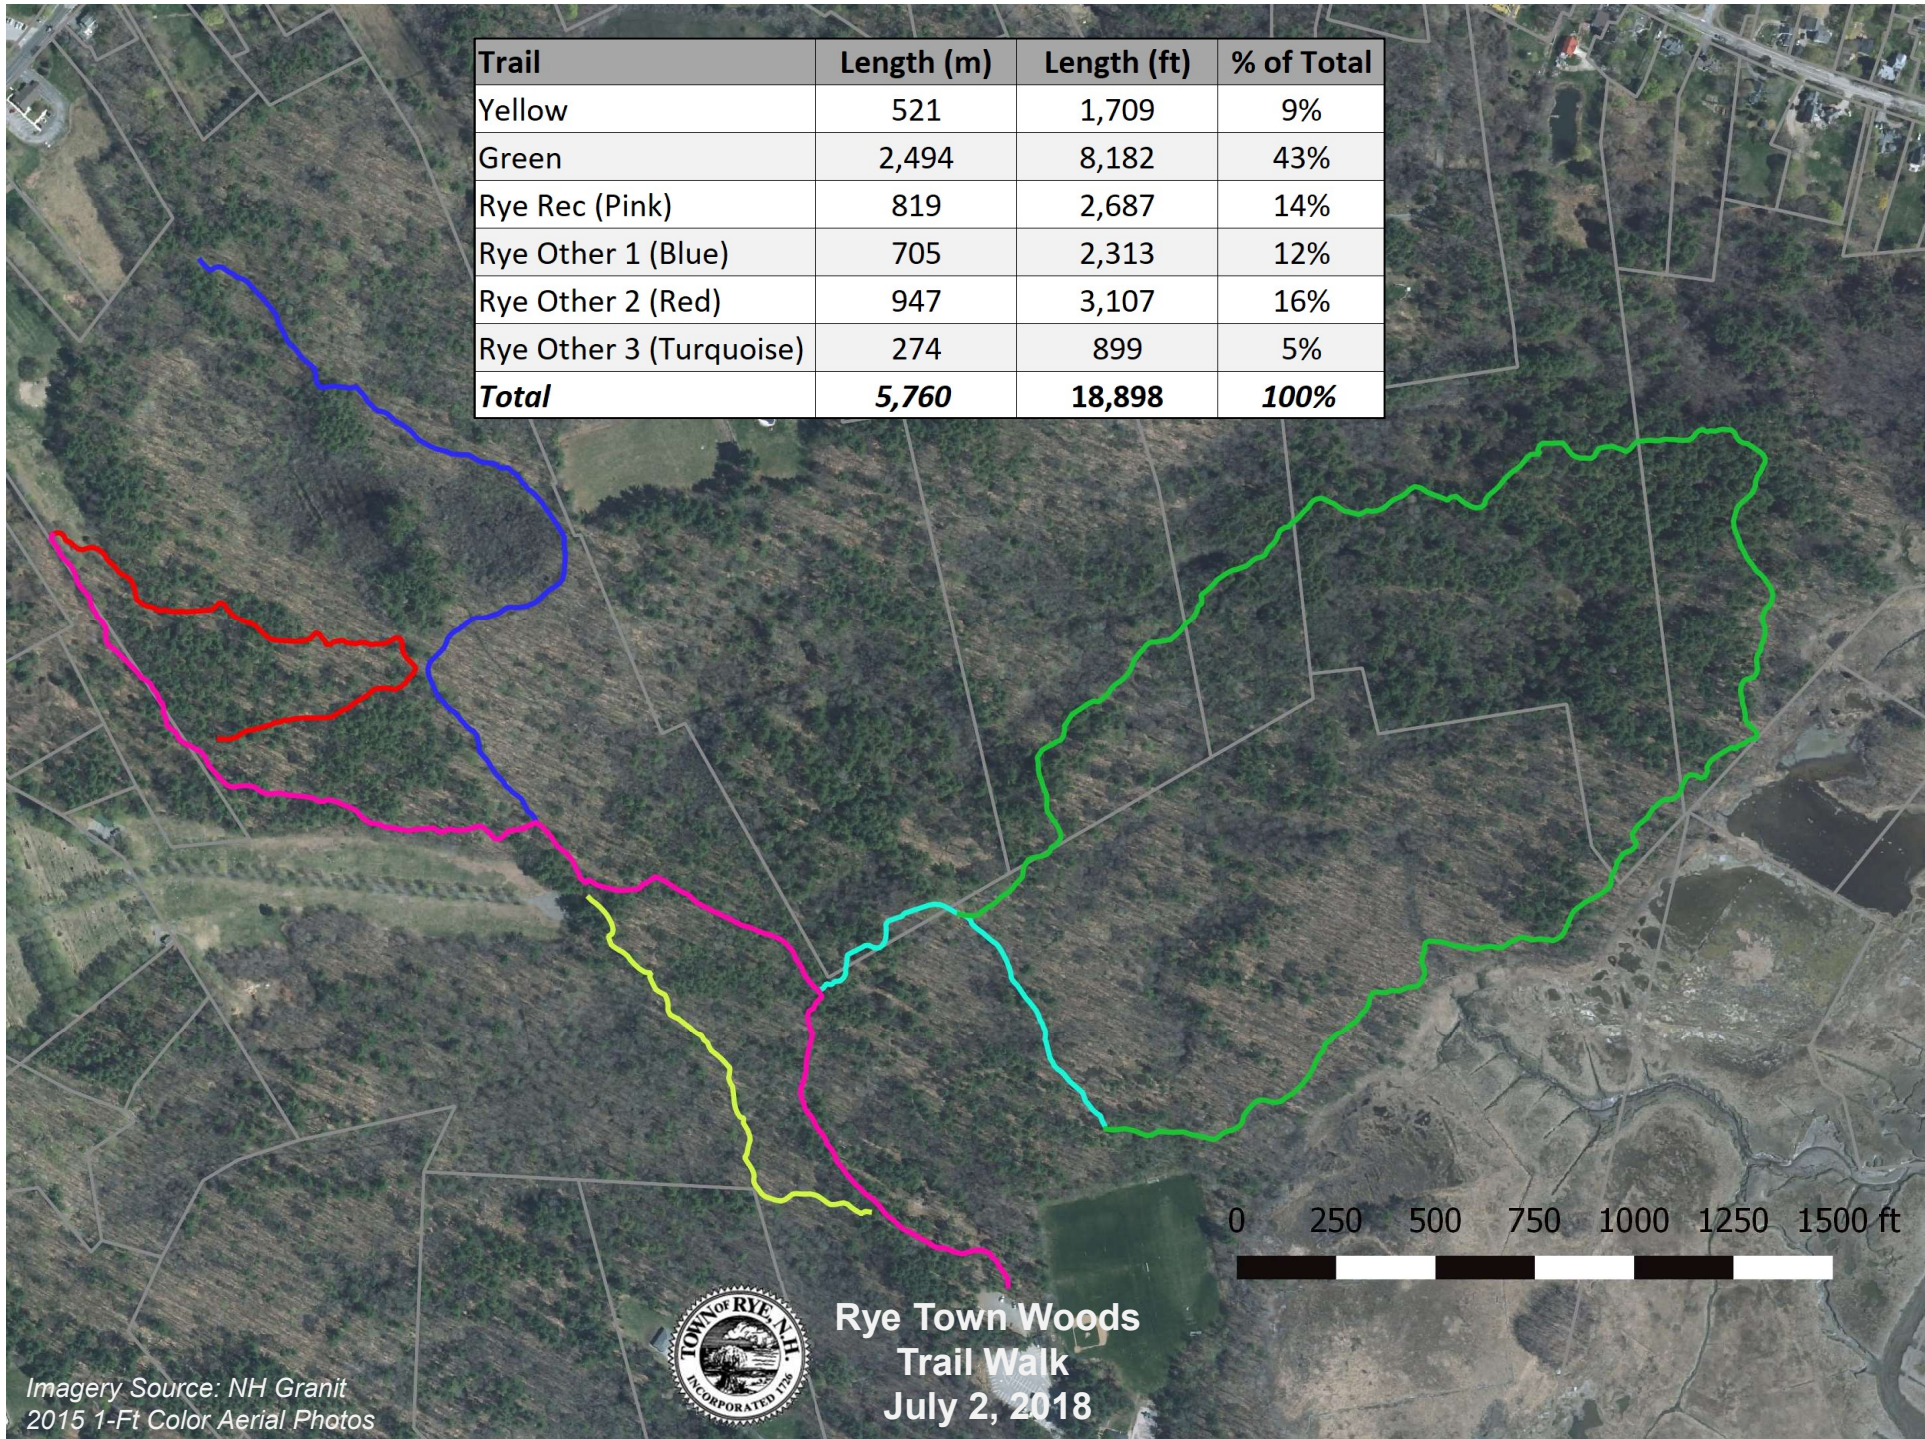

Trail	Length (m)	Length (ft)	% of Total
Yellow	521	1,709	9%
Green	2,494	8,182	43%
Rye Rec (Pink)	819	2,687	14%
Rye Other 1 (Blue)	705	2,313	12%
Rye Other 2 (Red)	947	3,107	16%
Rye Other 3 (Turquoise)	274	899	5%
Total	5,760	18,898	100%

Imagery Source: NH Granit
2015 1-Ft Color Aerial Photos

Rye Town Woods
Trail Walk
July 2, 2018