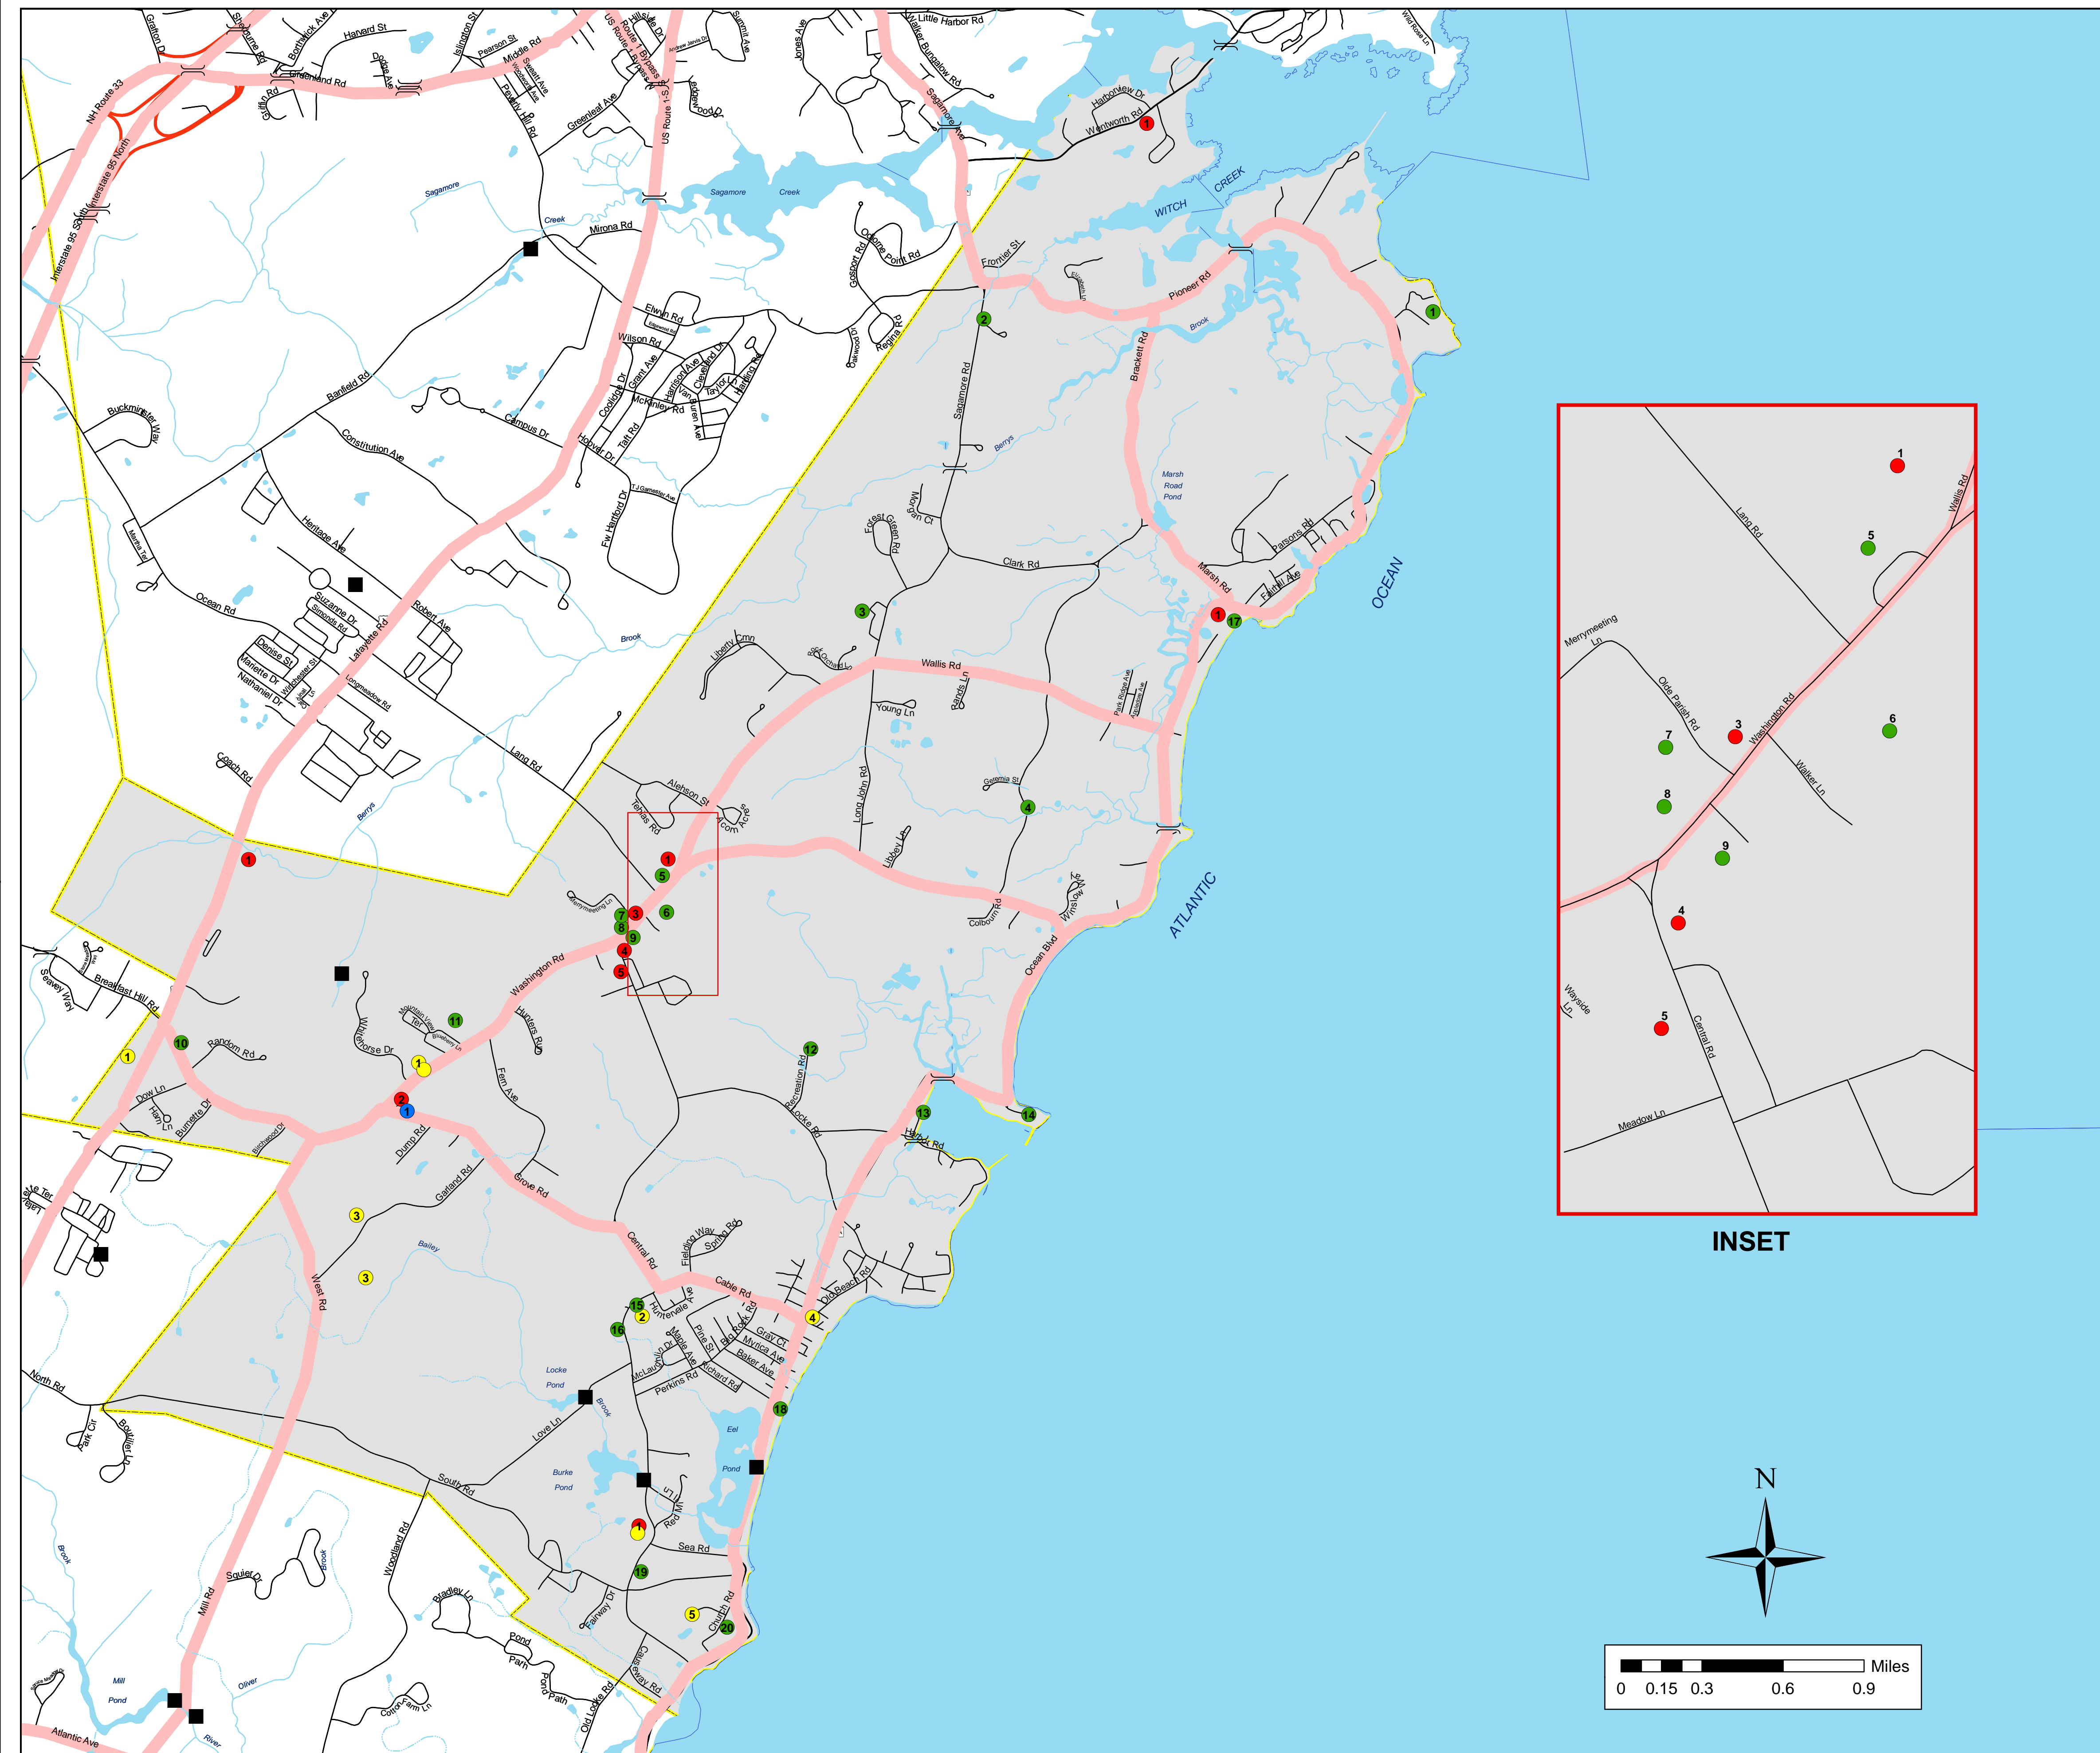

Map 3 Critical Facilities Base Map Rye, New Hampshire 2022

INSET

●	Emergency Response Services
1	Landing Zone
2	Public Works Garage
3	Fire Station
4	Town Hall
5	Police Station
●	Non-Emergency Response Facilities
1	Water Tower
2	Water Tank
3	Well
4	Jeness Beach Pump Station
5	Church Street Pump Station
6	Abeniqui Pump Station
●	Facilities/Populations to Protect
1	Odiorne State Park
2	Childrens House Montessori School
3	Rye Elementary School
4	Historic Massacre Site
5	Junior High School
6	Parsons Field
7	Rye Town Museum
8	Rye Public Library
9	Rye Congregational Church
10	Rye Country Day School
11	Nursing Home/Assisted Living
12	Rec Center
13	Marina
14	Rye Harbor State Park
15	Electric Station
16	Sunshine & Buttercups Day Care
17	Wallis Sands State Park
18	Jennes Beach State Park
19	St Theresa
20	St. Andrews by the Sea
●	Potential Resources
1	Hazardous Materials

- BRIDGE
- RPC_Dams
- Road Type**
- Interstate
- US Route
- State Route
- Local