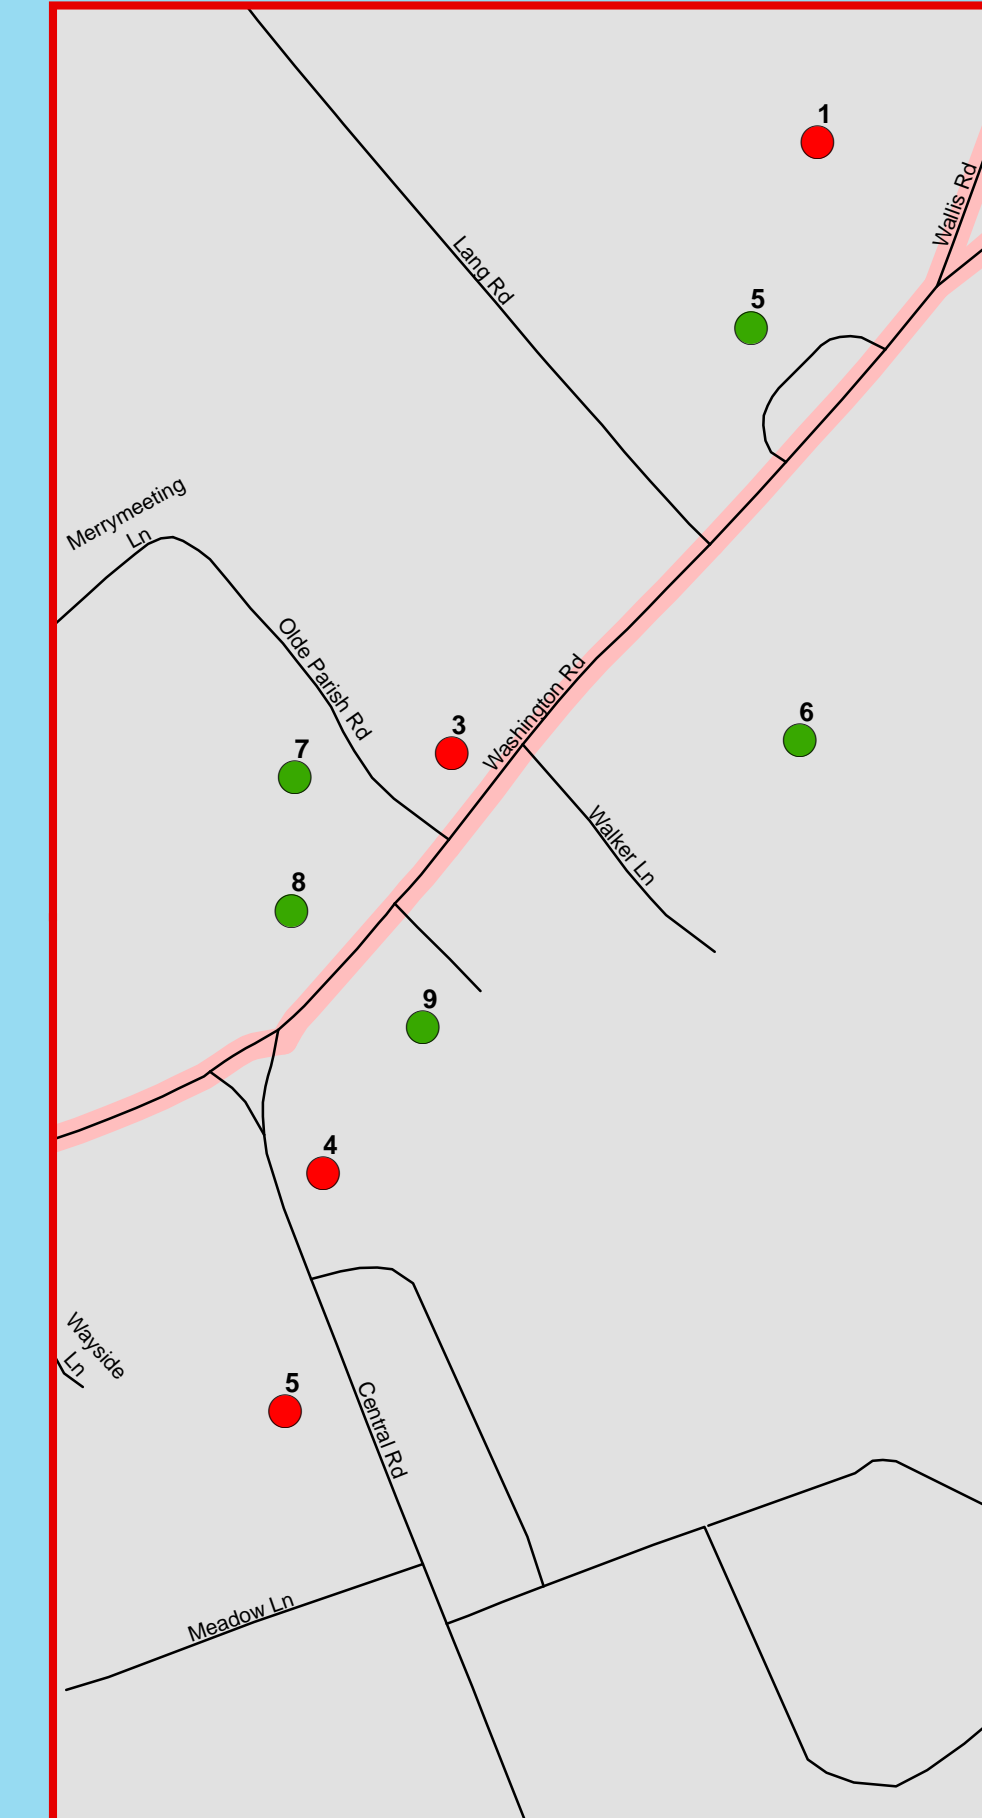

Map 3 Critical Facilities Base Map Rye, New Hampshire 2022

INSET

●	Emergency Response Services
1	Landing Zone
2	Public Works Garage
3	Fire Station
4	Town Hall
5	Police Station
●	Non-Emergency Response Facilities
1	Water Tower
2	Water Tank
3	Well
4	Jeness Beach Pump Station
5	Church Street Pump Station
6	Abeniqui Pump Station
●	Facilities/Populations to Protect
1	Odiorne State Park
2	Childrens House Montessori School
3	Rye Elementary School
4	Historic Massacre Site
5	Junior High School
6	Parsons Field
7	Rye Town Museum
8	Rye Public Library
9	Rye Congregational Church
10	Rye Country Day School
11	Nursing Home/Assisted Living
12	Rec Center
13	Marina
14	Rye Harbor State Park
15	Electric Station
16	Sunshine & Buttercups Day Care
17	Wallis Sands State Park
18	Jennes Beach State Park
19	St Theresa
20	St. Andrews by the Sea
●	Potential Resources
1	Hazardous Materials

- BRIDGE
- RPC_Dams
- Road Type**
- Interstate
- US Route
- State Route
- Local